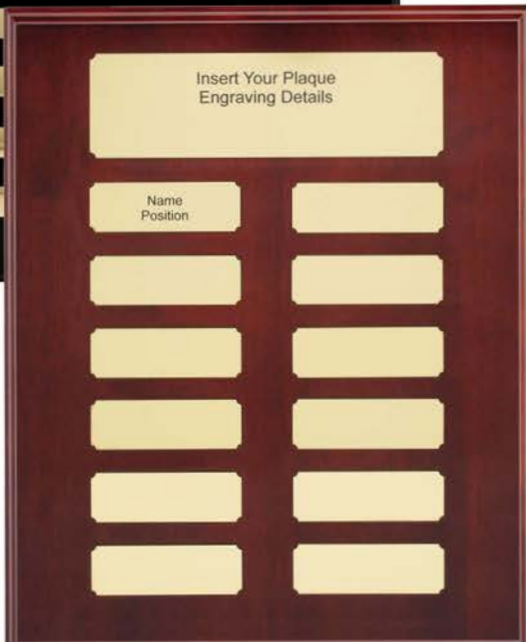

Perpetual Veneer Plaques
2 sizes

Black	Walnut
LP11K - 325mm	LP11 - 325mm
LP12K - 380mm	LP12 - 380mm

- $11.90 X0265 - 125mm
- $15.00 X0266 - 150mm
- $18.00 X0267 - 180mm