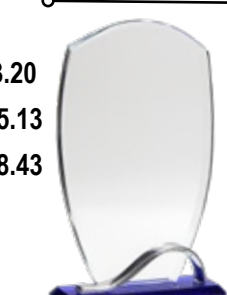

Green Budget Mirror

- GN46 150 x 100mm \$9.10
- GN57 175 x 125mm \$10.70
- GN68 200 x 150mm \$12.71

Glass Award

- CC610S 170mm \$34.51
- CC610M 190mm \$37.68
- CC610L 210mm \$40.87

Gift Box Included

- \$19.94
- \$23.10
- \$25.85

Green Budget Glass

- DGN46 150 x 100mm
- DGN57 175 x 125mm
- DGN68 200 x 150mm

Gift Box Included

Gold Budget Mirror

- GD46 150 x 100mm \$13.20
- GD57 175 x 125mm \$15.13
- GD68 200 x 150mm \$18.43

Gift Box Included

Glass Award

- CC600S 170mm \$34.51
- CC600M 190mm \$37.68
- CC600L 210mm \$40.87

Gift Box Included