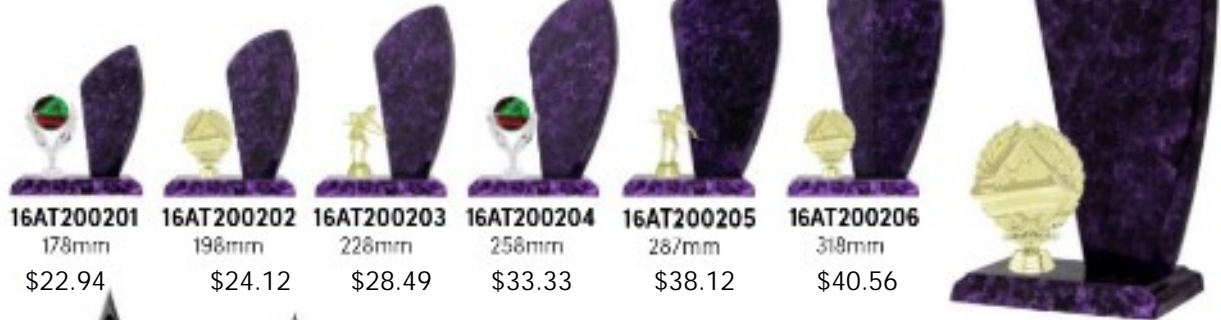

For full range of trophies, please visit www.austrophy.com.au. All centres and plastics are interchangeable.

AVAILABLE IN THE ABOVE COLOURS

16AT200201 178mm \$22.94	16AT200202 198mm \$24.12	16AT200203 228mm \$28.49	16AT200204 258mm \$33.33	16AT200205 287mm \$38.12	16AT200206 318mm \$40.56
---------------------------------------	---------------------------------------	---------------------------------------	---------------------------------------	---------------------------------------	---------------------------------------

16AT200207 260mm \$22.08	16AT200208 230mm \$19.33	16AT200209 200mm \$18.04
---------------------------------------	---------------------------------------	---------------------------------------

16AT200210 225mm \$23.87	16AT200211 195mm \$20.98	16AT200212 165mm \$20.10
---------------------------------------	---------------------------------------	---------------------------------------

16AT200213
575mm
\$138.63

16AT200214
365mm
\$71.47

16AT200215
365mm
\$72.96

16AT200216
365mm
\$74.06

BILLIARDS/SNOOKER/POOL

\$5.64

Individually Gift Boxed ■
16AT200104 25mm Holder

16AT200101 155mm \$15.37
16AT200102 180mm \$18.40
16AT200103 205mm \$22.39
Pool Generic Holder ■

16AT200105 155mm \$14.82
16AT200106 175mm \$17.71
16AT200107 215mm \$21.97
Pool Generic Holder

BILLIARDS - SNOOKER - POOL

\$17.88
\$16.75
\$14.77
\$13.70

Pool Male ■

\$18.21
\$17.08
\$15.98
\$14.91

Pool Female ■